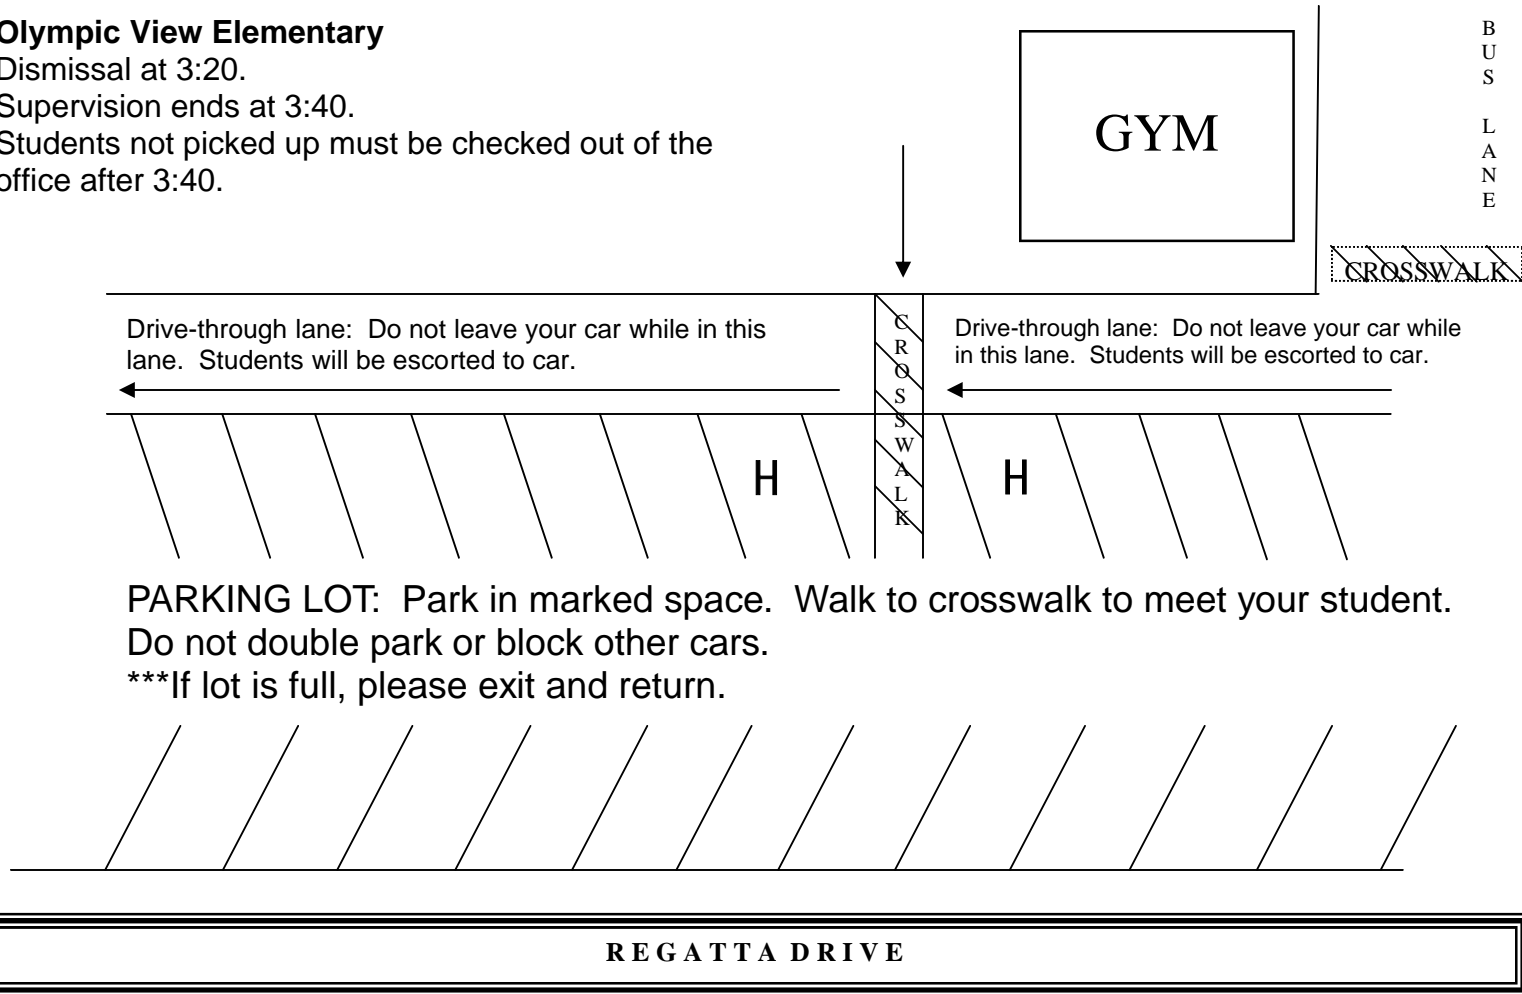

**Olympic View Elementary**

Dismissal at 3:20.

Supervision ends at 3:40.

Students not picked up must be checked out of the office after 3:40.

Drive-through lane: Do not leave your car while in this lane. Students will be escorted to car.

Drive-through lane: Do not leave your car while in this lane. Students will be escorted to car.

PARKING LOT: Park in marked space. Walk to crosswalk to meet your student.  
Do not double park or block other cars.  
\*\*\*If lot is full, please exit and return.

REGATTA DRIVE